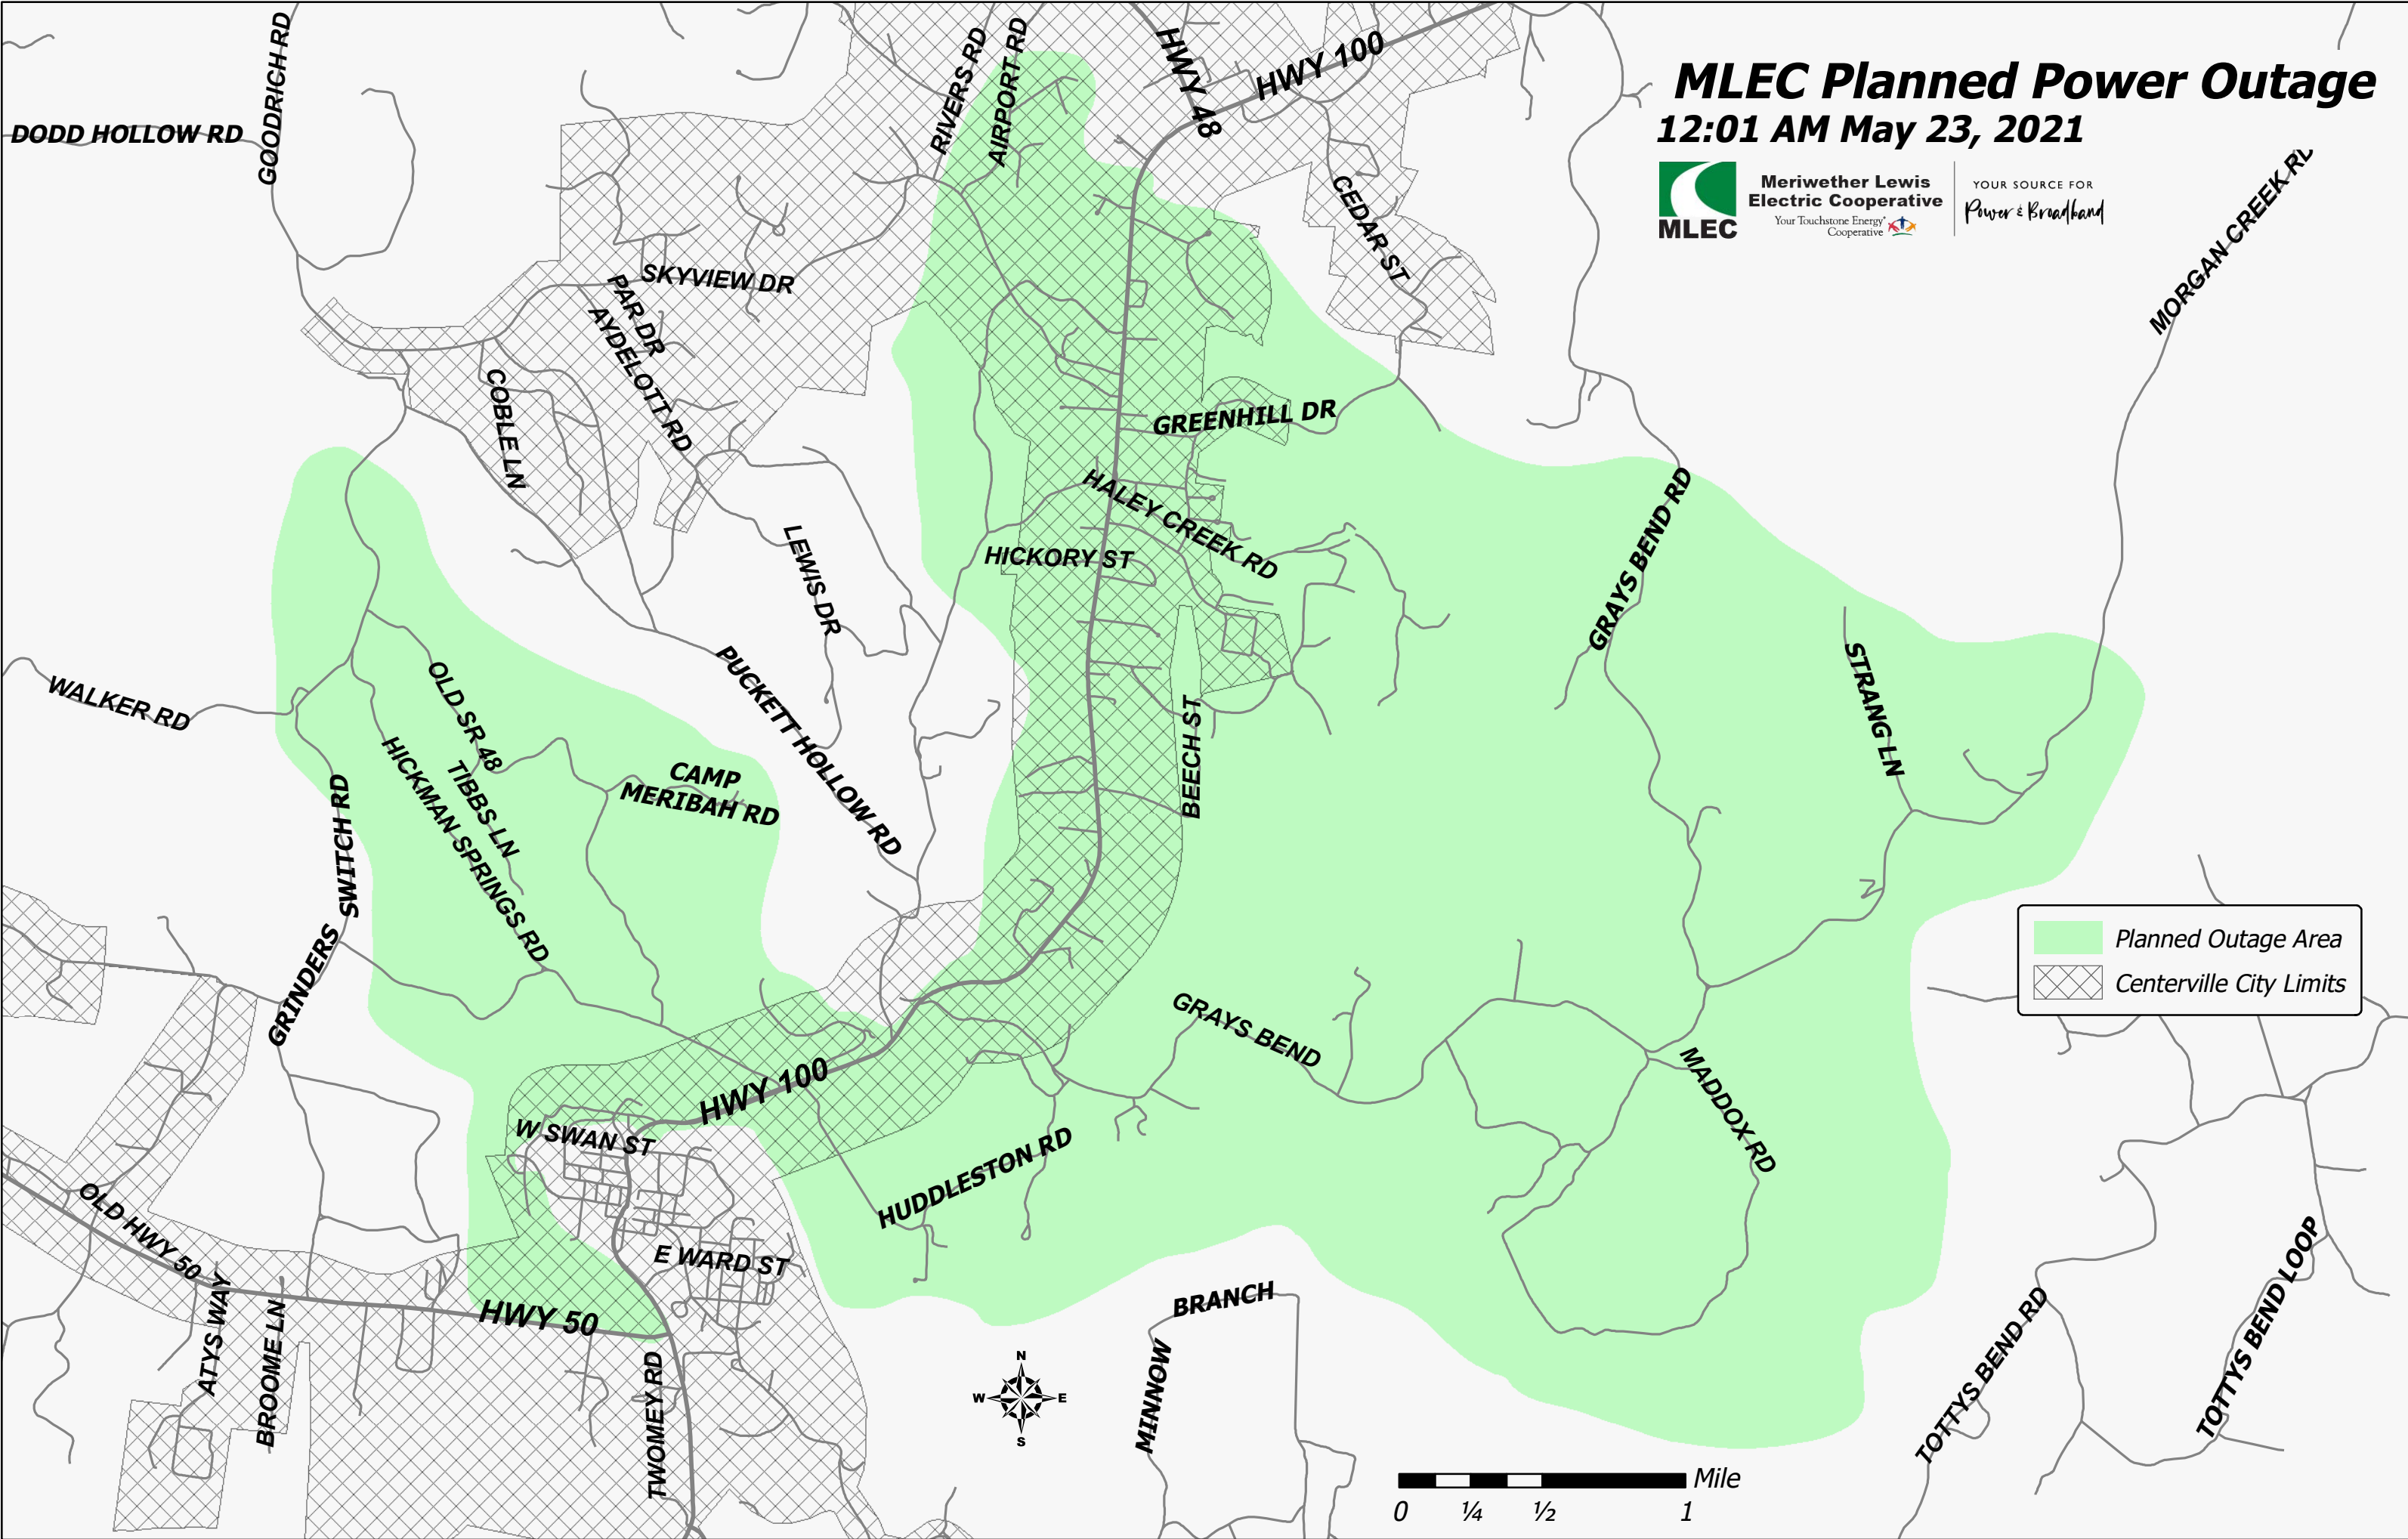

MLEC Planned Power Outage

12:01 AM May 23, 2021

Meriwether Lewis
Electric Cooperative
Your Touchstone Energy
Cooperative

YOUR SOURCE FOR
Power & Broadband

	Planned Outage Area
	Centerville City Limits