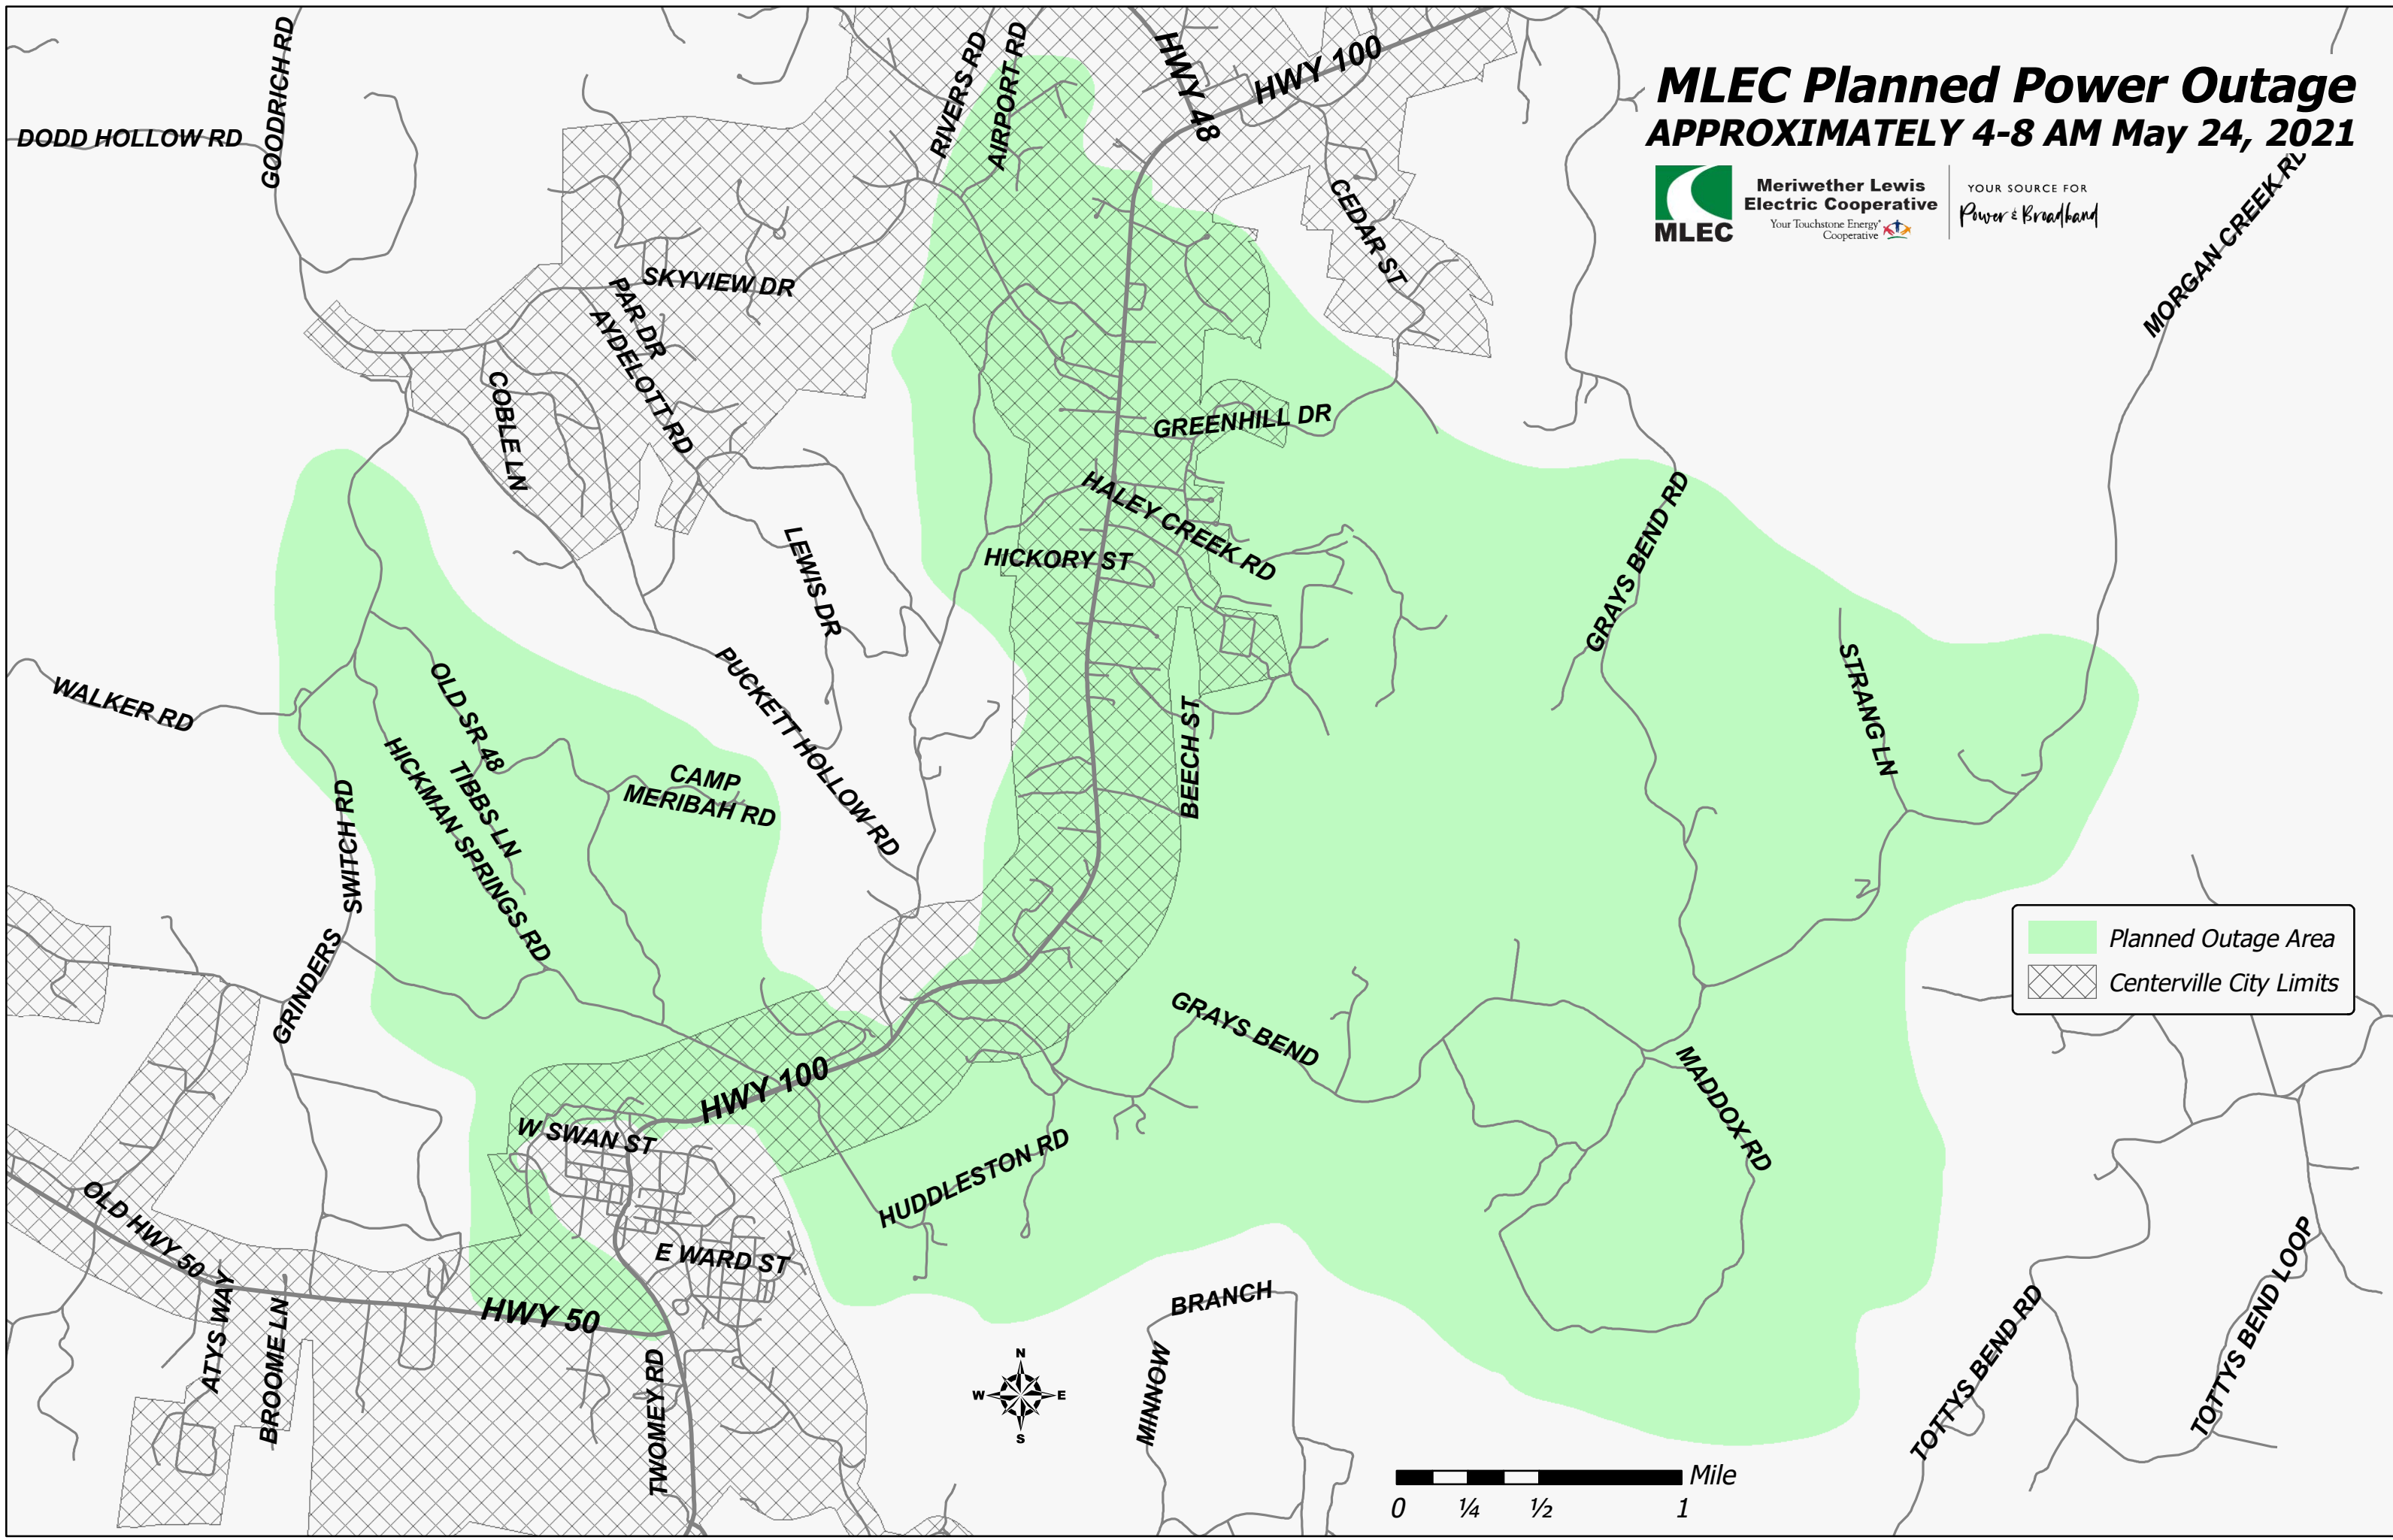

MLEC Planned Power Outage

APPROXIMATELY 4-8 AM May 24, 2021

Meriwether Lewis
Electric Cooperative
Your Touchstone Energy
Cooperative

YOUR SOURCE FOR
Power & Broadband

	Planned Outage Area
	Centerville City Limits